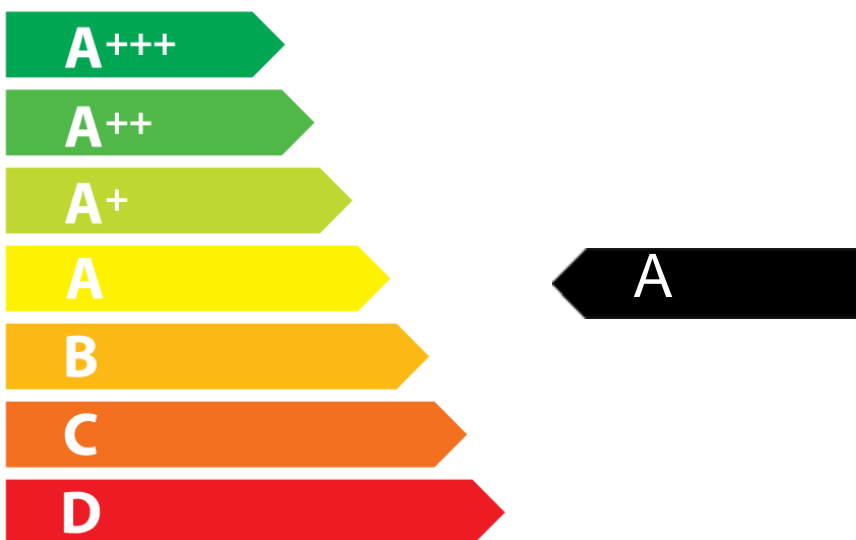

ENERGY

RANGemaster
UNRIVALLED PERFORMANCE

CLASSIC 90

67 L

0.79 kWh/Cycle*

65/2014