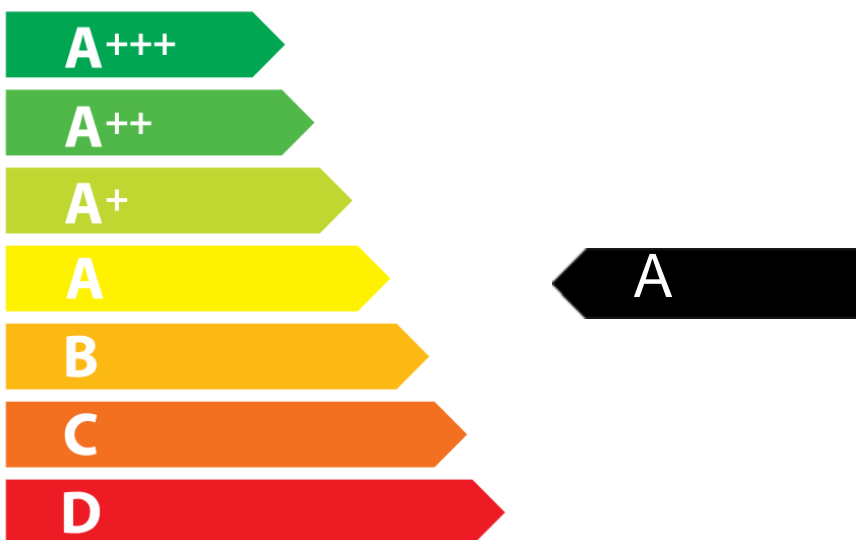

ENERGY

RANGemaster
UNRIVALLED PERFORMANCE

PROFESSIONAL DELUXE 110

79 L

0.83 kWh/Cycle*

65/2014