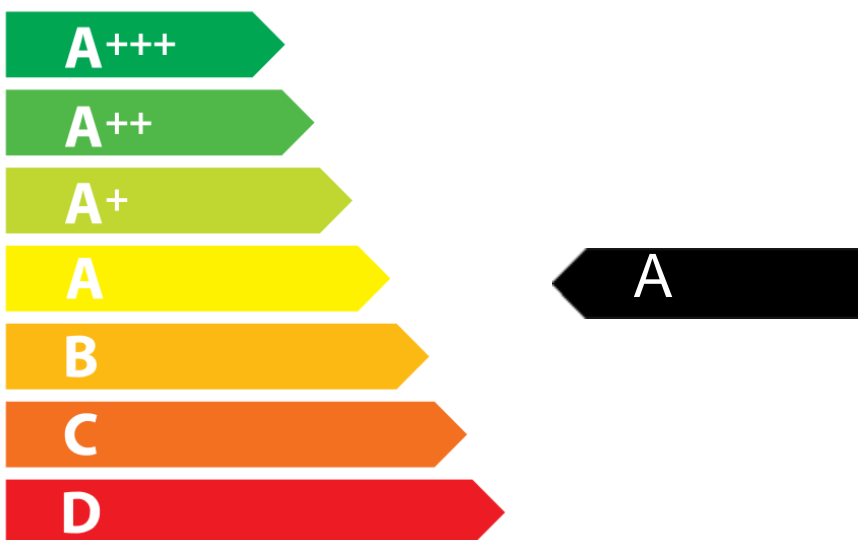

ENERGY

RANGemaster
UNRIVALLED PERFORMANCE

PROFESSIONAL+ 110

79 L

0.83 kWh/Cycle*

65/2014

ENERGY

RANGemaster
UNRIVALLED PERFORMANCE