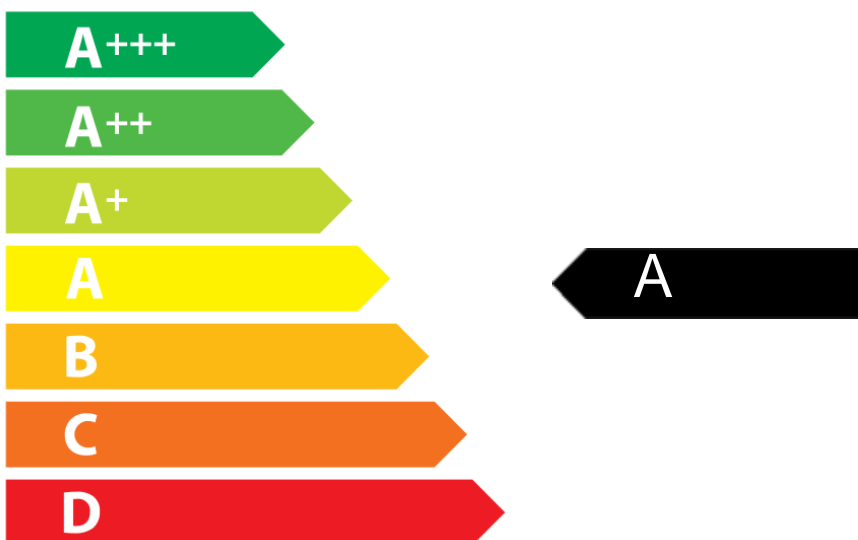

ENERGY

RANGemaster
UNRIVALLED PERFORMANCE

PROFESSIONAL+ 90

79 L

0.83 kWh/Cycle*

65/2014

ENERGY

RANGemaster
UNRIVALLED PERFORMANCE