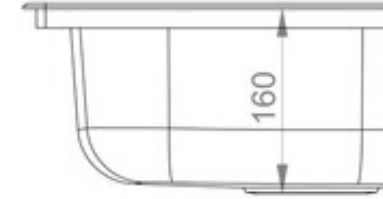

LINEAR 18/10 STAINLESS STEEL INSET SINK LN9502/TCAD2

Size: 950 x 508 mm

The Linear collection is a popular range thanks to its versatile styling, the design features classic lines paired with soft bowls. The Linear collection is available in an array of sizes, finishes and bowl configurations, offering a solution for every installation.

| |
|-------------------------|
| Material |
| Material Gauge |
| Material Finish Bowl |
| Material Finish Drainer |
| Drainer Position |
| Overall Length (mm) |
| Overall Width (mm) |
| Main Bowl Length (mm) |
| Main Bowl Width (mm) |
| Main Bowl Depth (mm) |
| Second Bowl Length (mm) |
| Second Bowl Width (mm) |
| Second Bowl Depth (mm) |
| Tap hole Size (mm) |
| Waste Size (mm) |
| Waste Kit: |
| Min. Base Unit (mm) |
| Cutout Size Length (mm) |
| Cutout Size Width (mm) |
| Warranty Sinks (years) |
| Product Code |
| Barcode |

LINEAR 18/10 STAINLESS STEEL INSET SINK

LN9502/TCAD2

Technical Drawing

AGA Rangemaster continuously seeks improvements in specification, design and production of products and thus, alterations take place periodically. Whilst every effort is made to produce up to date resources, the information included here is intended as a guide. Always consult a tradesman.

LINEAR 18/10 STAINLESS STEEL INSET SINK LN9502/TCAD2

Cut Out Template
Dimensions in mm. Not to scale.

AGA Rangemaster continuously seeks improvements in specification, design and production of products and thus, alterations take place periodically. Whilst every effort is made to produce up to date resources, the information included here is intended as a guide. Always consult a tradesman.