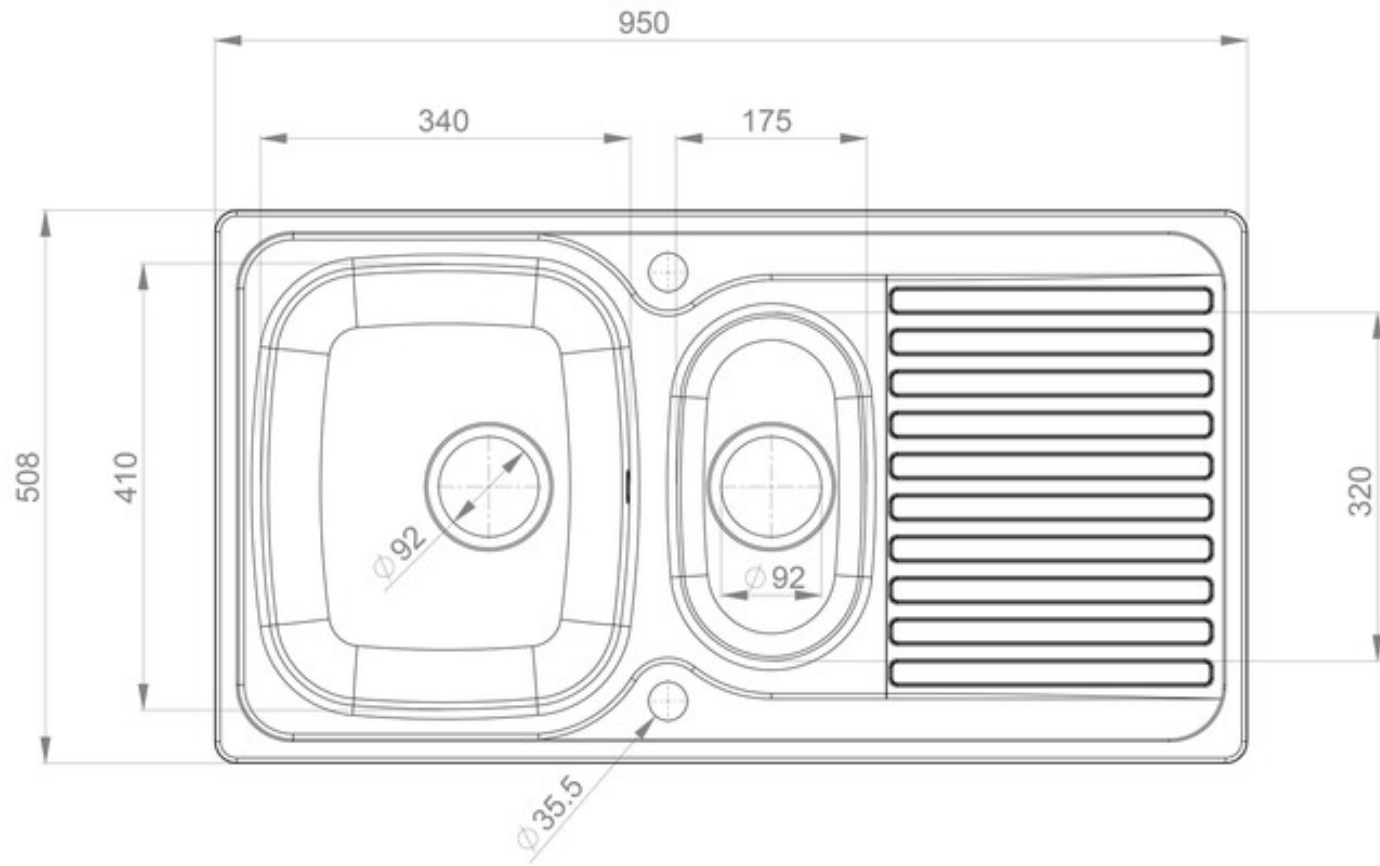

LINEAR 18/10 STAINLESS STEEL INSET SINK LN9502/TCAD2

Size: 950 x 508 mm

The Linear collection is a popular range thanks to its versatile styling, the design features classic lines paired with soft bowls. The Linear collection is available in an array of sizes, finishes and bowl configurations, offering a solution for every installation.

| |
|-------------------------|
| Material |
| Material Gauge |
| Material Finish Bowl |
| Material Finish Drainer |
| Drainer Position |
| Overall Length (mm) |
| Overall Width (mm) |
| Main Bowl Length (mm) |
| Main Bowl Width (mm) |
| Main Bowl Depth (mm) |
| Second Bowl Length (mm) |
| Second Bowl Width (mm) |
| Second Bowl Depth (mm) |
| Tap hole Size (mm) |
| Waste Size (mm) |
| Waste Kit: |
| Min. Base Unit (mm) |
| Cutout Size Length (mm) |
| Cutout Size Width (mm) |
| Warranty Sinks (years) |
| Product Code |
| Barcode |

LINEAR 18/10 STAINLESS STEEL INSET SINK

LN9502/TCAD2

Technical Drawing

AGA Rangemaster continuously seeks improvements in specification, design and production of products and thus, alterations take place periodically. Whilst every effort is made to produce up to date resources, the information included here is intended as a guide. Always consult a tradesman.

LINEAR 18/10 STAINLESS STEEL INSET SINK LN9502/TCAD2

Cut Out Template
Dimensions in mm. Not to scale.

AGA Rangemaster continuously seeks improvements in specification, design and production of products and thus, alterations take place periodically. Whilst every effort is made to produce up to date resources, the information included here is intended as a guide. Always consult a tradesman.