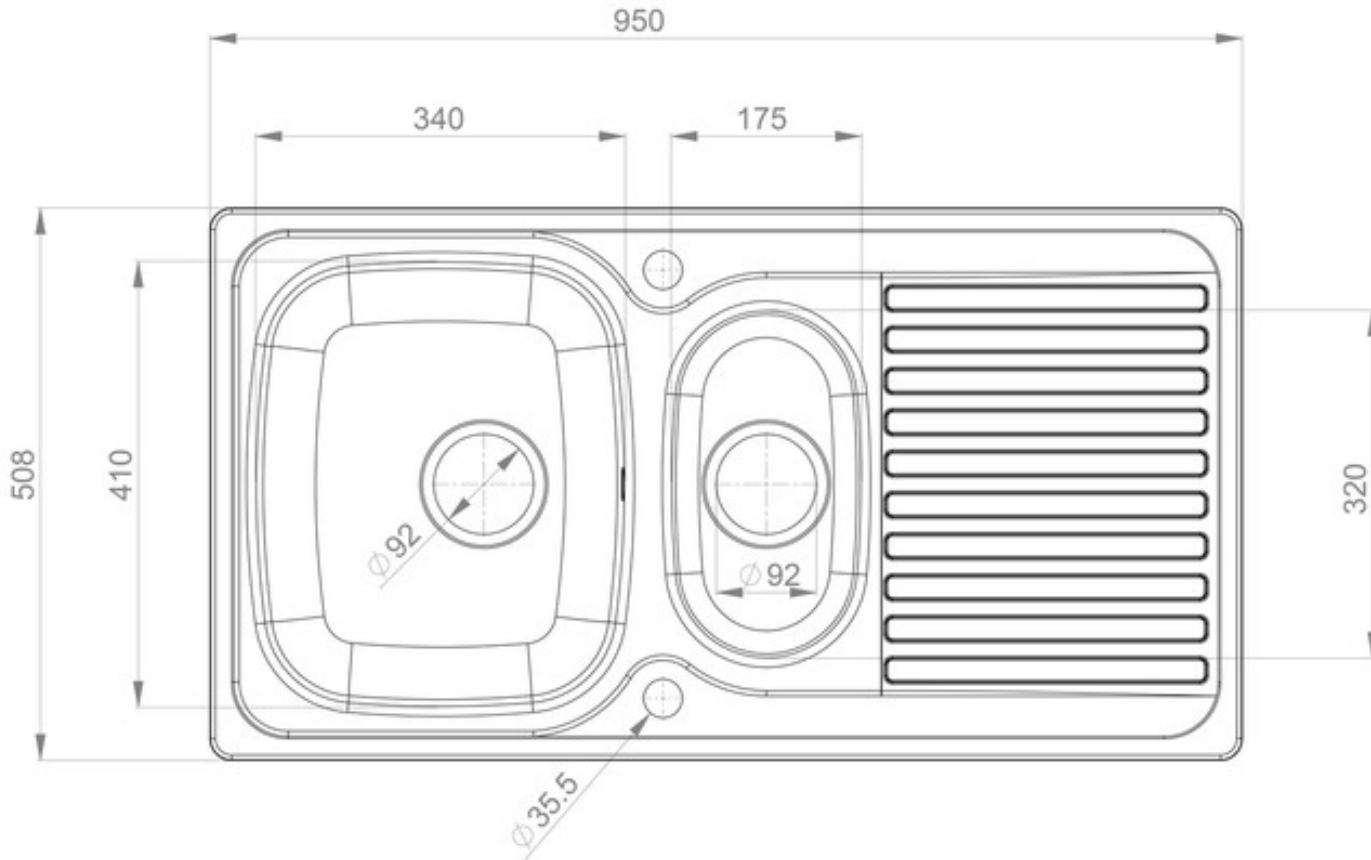

LINEAR 18/10 STAINLESS STEEL INSET SINK LN9502/TCAD2

Size: 950 x 508 mm

The Linear collection is a popular range thanks to its versatile styling, the design features classic lines paired with soft bowls. The Linear collection is available in an array of sizes, finishes and bowl configurations, offering a solution for every installation.

| |
|-------------------------|
| Material |
| Material Gauge |
| Material Finish Bowl |
| Material Finish Drainer |
| Drainer Position |
| Overall Length (mm) |
| Overall Width (mm) |
| Main Bowl Length (mm) |
| Main Bowl Width (mm) |
| Main Bowl Depth (mm) |
| Second Bowl Length (mm) |
| Second Bowl Width (mm) |
| Second Bowl Depth (mm) |
| Tap hole Size (mm) |
| Waste Size (mm) |
| Waste Kit: |
| Min. Base Unit (mm) |
| Cutout Size Length (mm) |
| Cutout Size Width (mm) |
| Warranty Sinks (years) |
| Product Code |
| Barcode |

LINEAR 18/10 STAINLESS STEEL INSET SINK

LN9502/TCAD2

Technical Drawing

AGA Rangemaster continuously seeks improvements in specification, design and production of products and thus, alterations take place periodically. Whilst every effort is made to produce up to date resources, the information included here is intended as a guide. Always consult a tradesman.

LINEAR 18/10 STAINLESS STEEL INSET SINK LN9502/TCAD2

Cut Out Template
Dimensions in mm. Not to scale.

AGA Rangemaster continuously seeks improvements in specification, design and production of products and thus, alterations take place periodically. Whilst every effort is made to produce up to date resources, the information included here is intended as a guide. Always consult a tradesman.